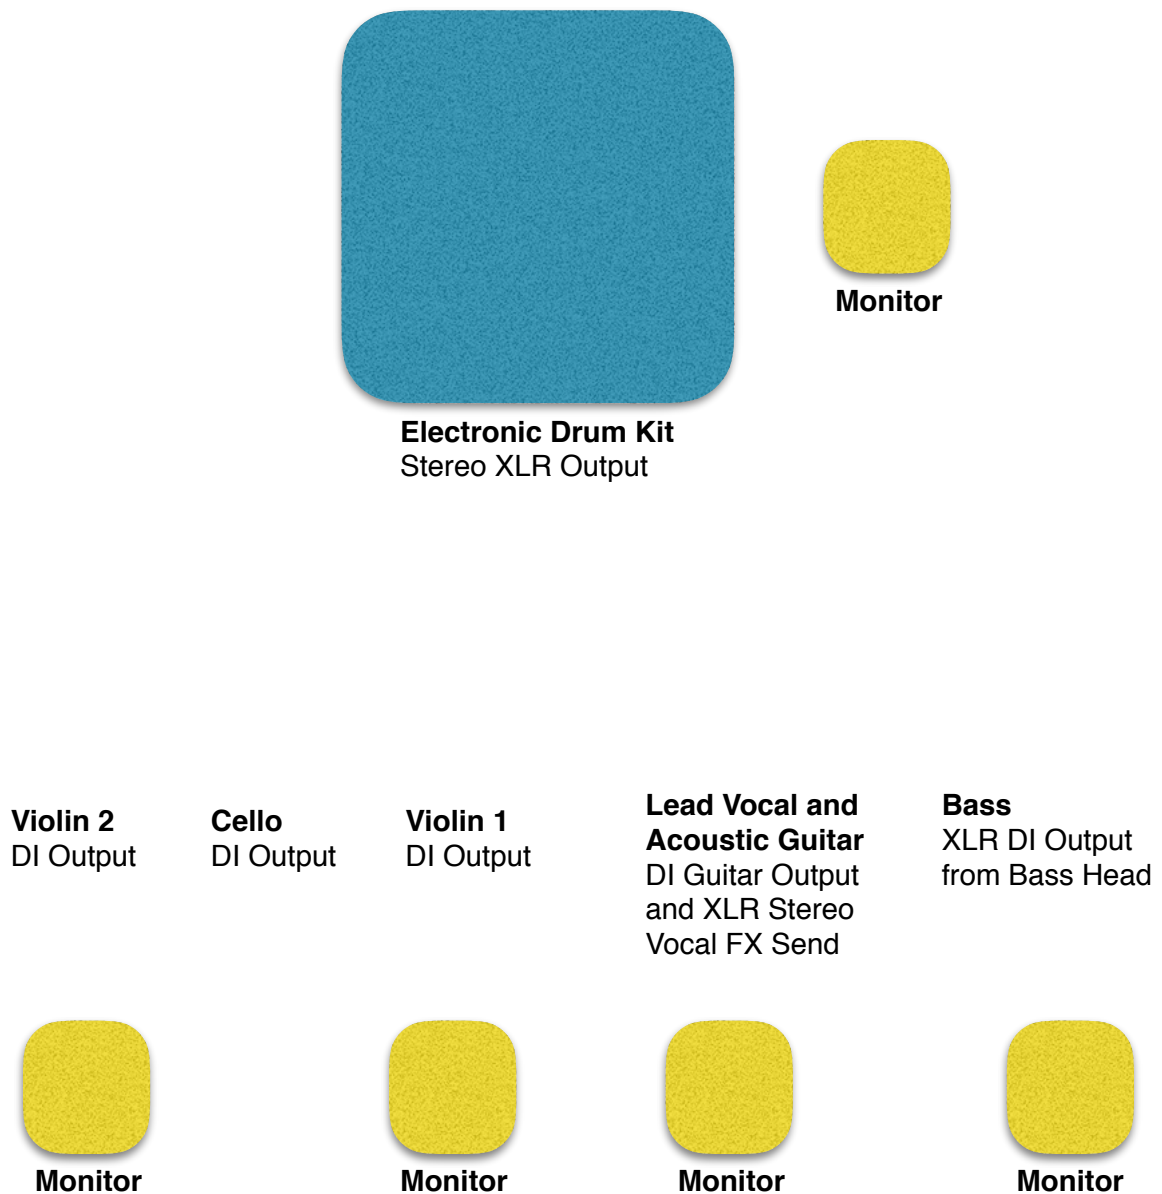

# The Wishing Well Stage Plot and Technical Rider

## **The Wishing Well carry with them:**

2 vocal microphones and mic stands  
Electronic Drum Kit and laptop  
Bass Cab and Head with DI output  
Pick ups and DI's for 2 violins and 1 cello  
DI for acoustic guitar  
2 small JBL speakers sometimes used for extra stage monitoring.